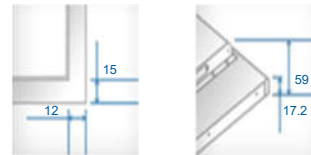

Q-line Full HD

FULL RANGE

- ✓ Screen Sizes 32, 43 inches
- ✓ Panel Type DIRECT LED
- ✓ Orientation Landscape
- ✓ Connections VGA, DVI, HDMI, RS232, RJ45, USB
- ✓ Functionality Dual Core Chipset
8 Gb Internal Storage
Rapid USB <-> Internal memory function

 **350 cd/m2**
 **16h / 7 days**

Q-line HD

FULL RANGE

- ✓ Screen Sizes 50, 55, 65, 75, 86 inches
- ✓ Panel Type DIRECT & EDGE LED
- ✓ Orientation Landscape
- ✓ Connections VGA, DVI, HDMI, DP, RS232, RJ45, USB
- ✓ Functionality Quad Core Chipset 8 Gb Internal Storage
Android 5.0
Rapid USB <-> Internal memory function